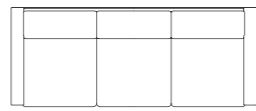

THREE SEATER SOFA