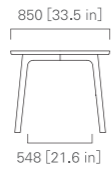

WIDE CHAISE LONGUE 150 Left

WIDE CHAISE LONGUE 150 Right

CHAISE LONGUE 180 Left

CHAISE LONGUE 180 Right

WIDE CHAISE LONGUE 180 Left

IMAGE → P.10

WIDE CHAISE LONGUE 180 Right

OTTOMAN 85

OTTOMAN 170

IMAGE → P.10, 11

HEADREST 65

HEADREST 85

HEADREST 100

IMAGE → P.10, 11

HIROSHIMA

TABLE 85 (square)  
Low or High

High:720 [28.4 in]  
Low:700 [27.6 in]

850 [33.5 in]  
548 [21.6 in]

850 [33.5 in]

TABLE 130 (rectangular)  
Low or High

High:720 [28.4 in]  
Low:700 [27.6 in]

1,300 [51.2 in]  
975 [38.4 in]

850 [33.5 in]

TABLE 160 (rectangular)  
Low or High