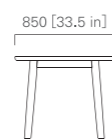

High:720 [28.4 in]  
Low:700 [27.6 in]

1,600 [63.0 in]  
1,172 [46.2 in]

850 [33.5 in]

TABLE 180 (rectangular)  
Low or High

High:720 [28.4 in]  
Low:700 [27.6 in]

1,800 [70.9 in]  
1,267 [49.9 in]

850 [33.5 in]

EXTENSION TABLE (rectangular)  
Low or High

High:720 [28.4 in]  
Low:700 [27.6 in]

2,200 (1,800) [86.7 (70.9) in]  
1,300 [51.2 in]

850 [33.5 in]

ROUND TABLE  
Low or High

High:720 [28.4 in]  
Low:700 [27.6 in]