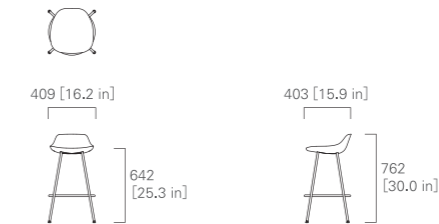

**walnut**

- C-0 clear
- WB-1 light brown

**stainless steel**

- chrome plated
- brushed
- black powder coated

STOOL Mid

IMAGE → P.8, 37

STOOL High

IMAGE → P.8