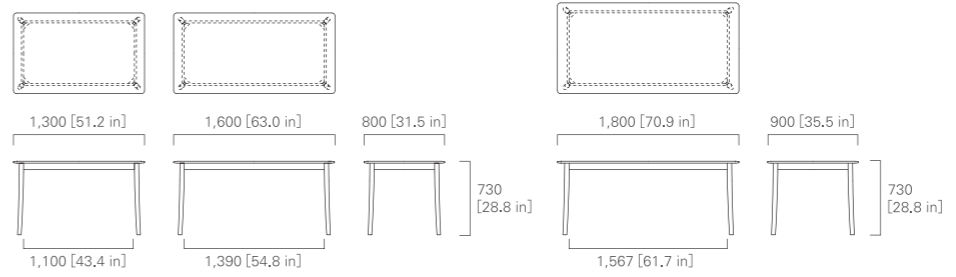

TABLE 130, 160, 180, 200, 220, 240 (rectangular)

TABLE 130, 160, 180, 200, 220, 240 (rectangular, corian® top)

T1 CHAIR

IMAGE → P.31 – 34

maple

C-0 clear NK-1 \* natural black

oak

C-0 clear NL-0 whitish NK-1 \* natural black