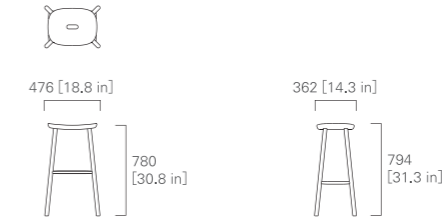

steel

O3 STOOL High

IMAGE → P.35

maple

NL-0 whitish NK-1 * natural black

steel