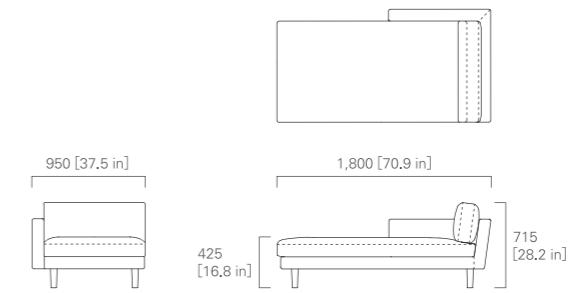

ARM SOFA TWO SEATER SOFA WIDE TWO SEATER SOFA

THREE SEATER SOFA

IMAGE → P.37

WIDE THREE SEATER SOFA

IMAGE → P.13

TWO SEATER SOFA Left

WIDE TWO SEATER SOFA Left

THREE SEATER SOFA Left

WIDE THREE SEATER SOFA Left

TWO SEATER SOFA Right

WIDE TWO SEATER SOFA Right

THREE SEATER SOFA Right

WIDE THREE SEATER SOFA Right

IMAGE → P.10, 11

CHAISE LONGUE 150 Left

CHAISE LONGUE 150 Right

WIDE CHAISE LONGUE 150 Left

WIDE CHAISE LONGUE 150 Right

CHAISE LONGUE 180 Left

CHAISE LONGUE 180 Right

WIDE CHAISE LONGUE 180 Left

IMAGE → P.10

WIDE CHAISE LONGUE 180 Right

OTTOMAN 85