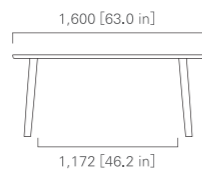

High:720 [28.4 in]  
Low:700 [27.6 in]

850 [33.5 in]  
548 [21.6 in]

850 [33.5 in]

TABLE 130 (rectangular)  
Low or High

High:720 [28.4 in]  
Low:700 [27.6 in]

1,300 [51.2 in]  
975 [38.4 in]

850 [33.5 in]

TABLE 160 (rectangular)  
Low or High

High:720 [28.4 in]  
Low:700 [27.6 in]

1,600 [63.0 in]  
1,172 [46.2 in]

850 [33.5 in]

TABLE 180 (rectangular)  
Low or High

High:720 [28.4 in]  
Low:700 [27.6 in]

1,800 [70.9 in]  
1,267 [49.9 in]

850 [33.5 in]