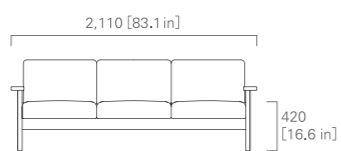

THREE SEATER SOFA