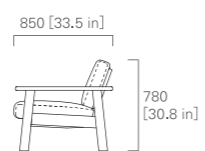

THREE SEATER SOFA