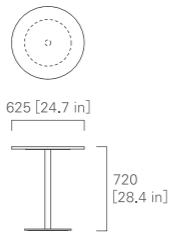

O3 STOOL High

IMAGE → P.35

maple

NL-0 whitish NK-1 \* natural black

steel

black green red silver  
\*black or silver are the only selectable steel colors for NK-1.

ROUND TABLE 63

maple