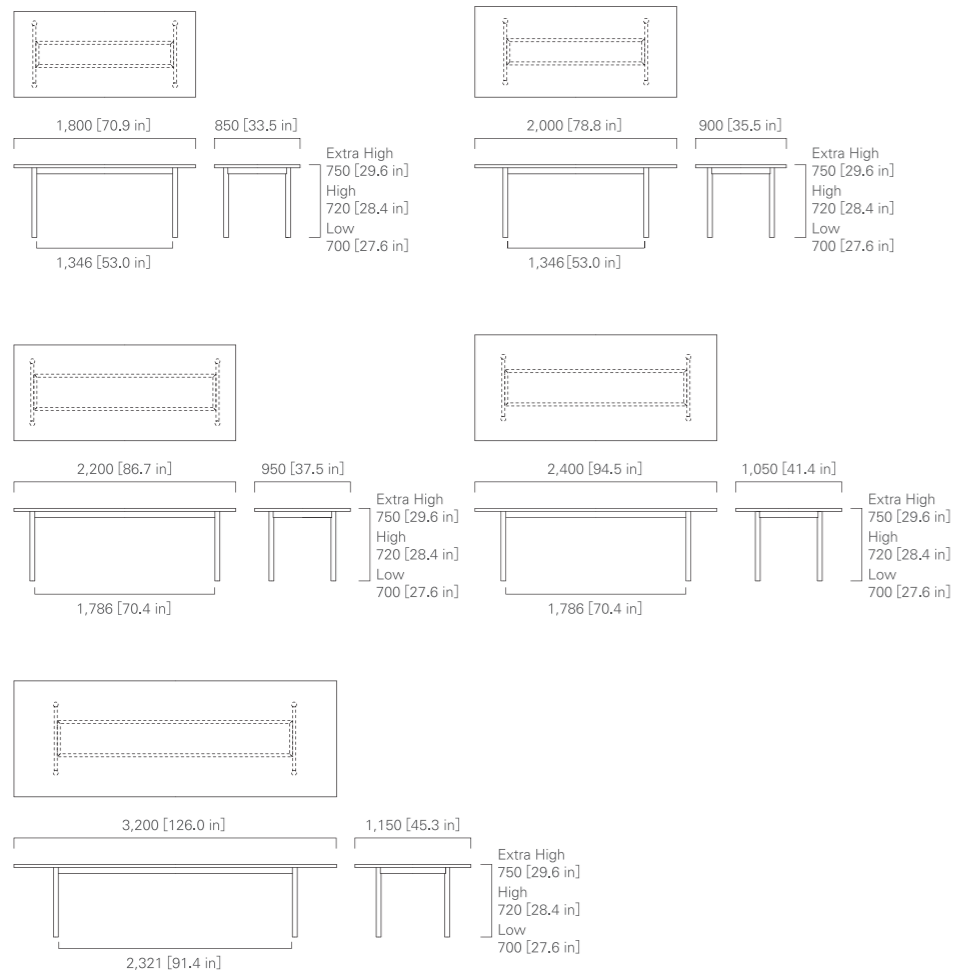

TABLE [wood leg] 180, 190, 200, 210, 220, 230, 240  
(rectangular) Low or High / D1,050(mm)

oak

walnut

TABLE [steel leg] 180, 200, 220, 240, 320  
(rectangular) Low, High, or Extra High

IMAGE → P.3, 47

**oak**