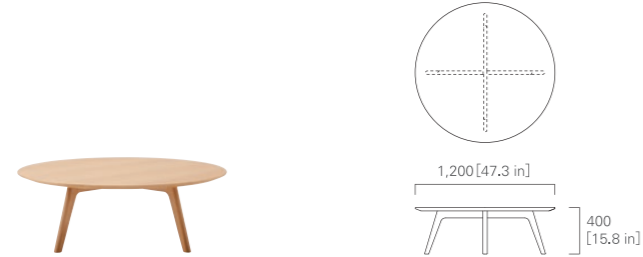

TABLE 200 (oval)

TABLE 240 (oval)

IMAGE → P.16

COFFEE TABLE 120

Tako

NAOTO FUKASAWA

ARMCHAIR (wooden seat)

IMAGE → P.21 - 23