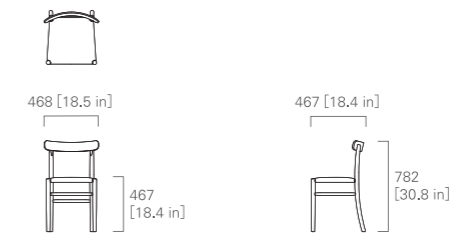

IMAGE → P.25 – 27