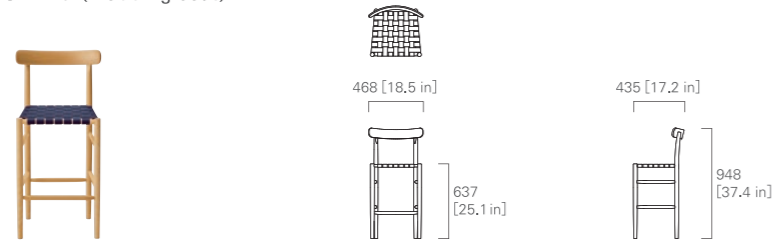

IMAGE → P.25 – 27

ARMCHAIR (webbing seat)

ARMCHAIR (mesh seat)

ARMCHAIR (cushioned)

\*ND-1 is not available for mesh seat.

BAR STOOL Mid (webbing seat)

\*ND-1 is not available for mesh seat.

BAR STOOL Mid (mesh seat)