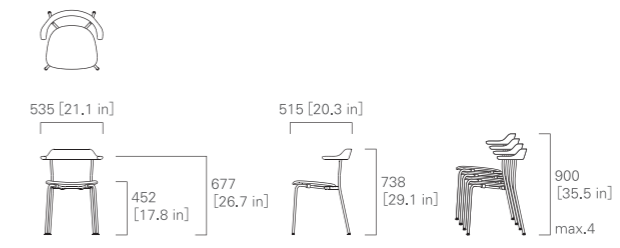

ARMCHAIR STACKABLE  
(wooden seat)

IMAGE → P.9

**beech**

- NL-0 whitish
- EC-1 matte black
- EA-1 matte white

**oak**

- C-0 clear
- NL-0 whitish
- NK-1 natural black
- OG-0 light gray

ARMCHAIR STACKABLE  
(cushioned)