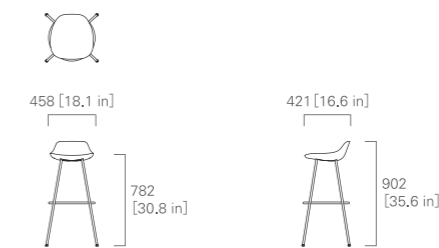

**walnut**

- C-0 clear
- WB-1 light brown

**stainless steel**

- chrome plated
- brushed
- black powder coated

STOOL Mid

IMAGE → P.8, 37

STOOL High

IMAGE → P.8