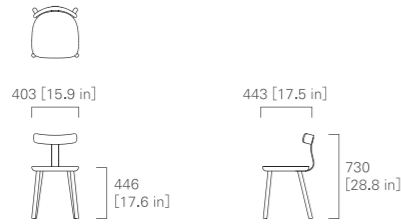

T1 CHAIR

IMAGE → P.31 – 34

maple

C-0 clear NK-1 * natural black

oak

C-0 clear NL-0 whitish NK-1 * natural black

ash

NL-0 whitish NK-1 * natural black

steel

black green red silver
*black or silver are the only selectable steel colors for NK-1.