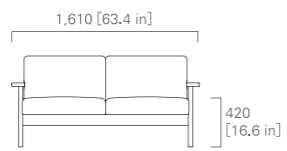

DuPont™ corian® cameo white

ARM SOFA

IMAGE → P.43

oak

ash

TWO SEATER SOFA

WIDE TWO SEATER SOFA

IMAGE → P.39, 42