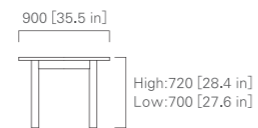

NK-1 natural black

BENCH 210

BENCH 122 Basic

BENCH 210 Basic

TABLE [wood leg] 180, 190, 200, 210, 220, 230, 240  
(rectangular) Low or High / D900(mm)

IMAGE → P.46

oak

walnut