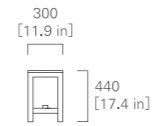

ASIAN BENCH

NAOTO FUKASAWA

STOOL

IMAGE → P.44

oak

BENCH 165

IMAGE → P.44

BENCH 240