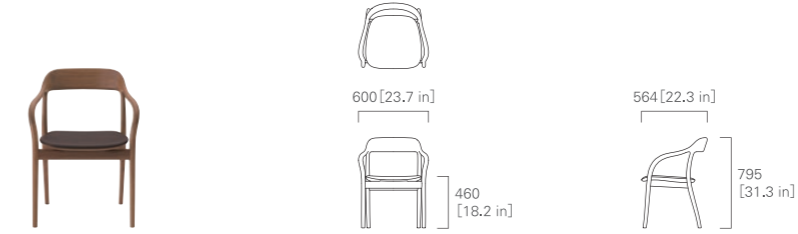

oak

C-0 clear

NL-0 whitish

NK-1 natural black

walnut

C-0 clear

WB-1 light brown

ARMCHAIR (cushioned)