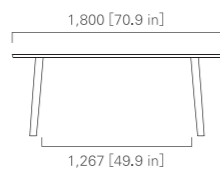

OTTOMAN 170

IMAGE → P.10, 11

HEADREST 65

HEADREST 85

HEADREST 100

IMAGE → P.10, 11

HIROSHIMA

TABLE 85 (square)  
Low or High

High:720 [28.4 in]  
Low:700 [27.6 in]

850 [33.5 in]  
548 [21.6 in]

850 [33.5 in]

TABLE 130 (rectangular)  
Low or High

High:720 [28.4 in]  
Low:700 [27.6 in]

1,300 [51.2 in]  
975 [38.4 in]

850 [33.5 in]

TABLE 160 (rectangular)  
Low or High

High:720 [28.4 in]  
Low:700 [27.6 in]

1,600 [63.0 in]  
1,172 [46.2 in]

850 [33.5 in]

TABLE 180 (rectangular)  
Low or High

High:720 [28.4 in]  
Low:700 [27.6 in]

1,800 [70.9 in]  
1,267 [49.9 in]

850 [33.5 in]