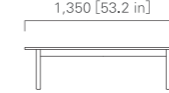

THREE SEATER SOFA

COFFEE TABLE 100

COFFEE TABLE 135

IMAGE → P.42

SIDE TABLE 65

IMAGE → P.42

oak

ash