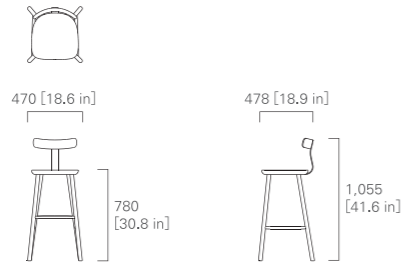

T3 BAR STOOL High