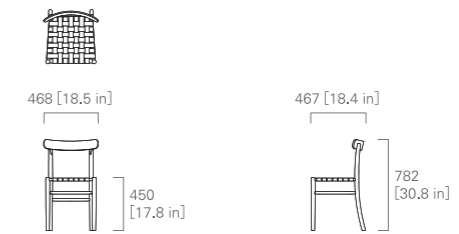

ROUND TABLE 150

TABLE 180, 200, 220, 240  
(rectangular)

TABLE 180, 200, 220, 240  
(rectangular, corian® top)

IMAGE → P.22, 23

CHAIR (webbing seat)

IMAGE → P.16

CHAIR (mesh seat)

CHAIR (cushioned)