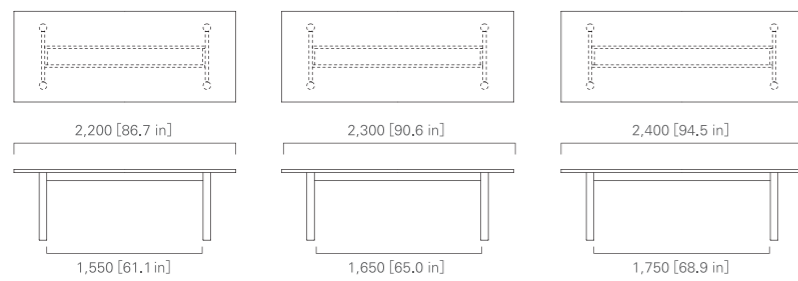

NK-1 natural black

BENCH 210

BENCH 122 Basic

BENCH 210 Basic

TABLE [wood leg] 180, 190, 200, 210, 220, 230, 240  
(rectangular) Low or High / D900(mm)

IMAGE → P.46

oak

walnut