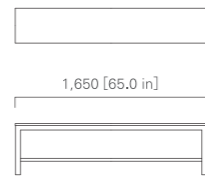

ASIAN BENCH

NAOTO FUKASAWA

STOOL

IMAGE → P.44

oak

BENCH 165

IMAGE → P.44

BENCH 240