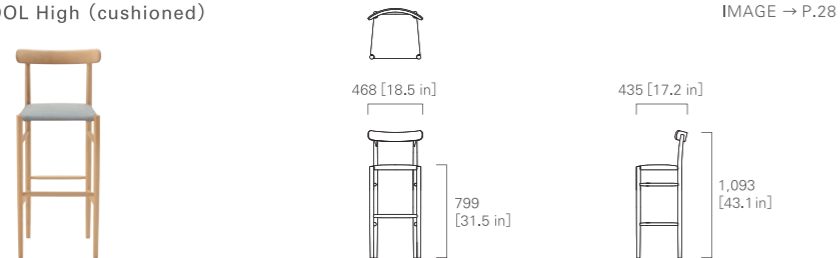

BAR STOOL Mid (cushioned)

BAR STOOL High (webbing seat)

BAR STOOL High (mesh seat)

BAR STOOL High (cushioned)

STOOL Low (webbing seat)

STOOL Low (mesh seat)

STOOL Low (cushioned)

STOOL Mid (webbing seat)

STOOL Mid (mesh seat)

STOOL Mid (cushioned)

\*ND-1 is not available for mesh seat.

STOOL High (webbing seat)

\*ND-1 is not available for mesh seat.

STOOL High (mesh seat)

IMAGE → P.29

STOOL High (cushioned)