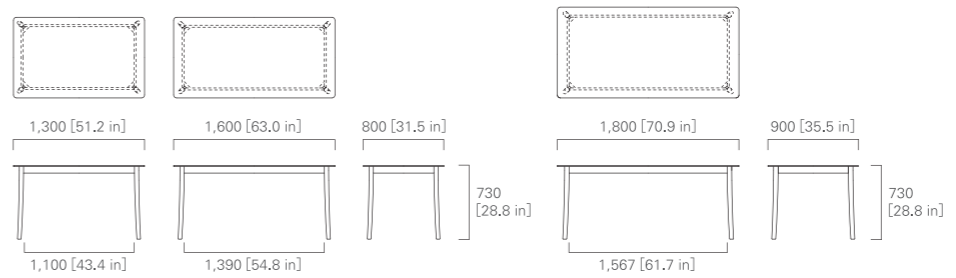

TABLE 130, 160, 180, 200, 220, 240 (rectangular)

TABLE 130, 160, 180, 200, 220, 240 (rectangular, corian® top)

T1 CHAIR

IMAGE → P.31 – 34

maple

C-0 clear NK-1 \* natural black

oak

C-0 clear NL-0 whitish NK-1 \* natural black