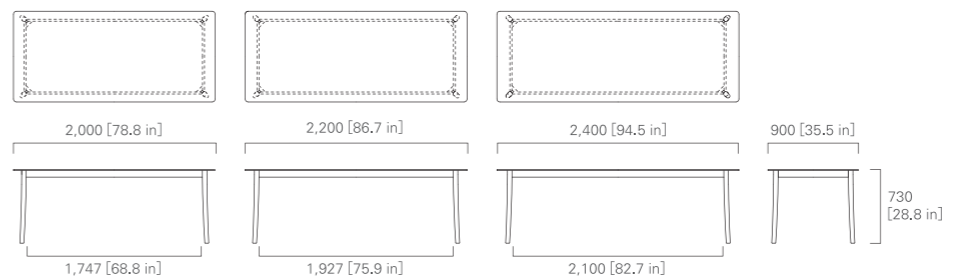

TABLE 130, 160, 180, 200, 220, 240 (rectangular)

TABLE 130, 160, 180, 200, 220, 240 (rectangular, corian® top)

T1 CHAIR

IMAGE → P.31 – 34

maple

C-0 clear NK-1 \* natural black

oak

C-0 clear NL-0 whitish NK-1 \* natural black