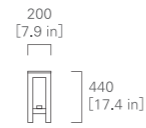

ASIAN BENCH

NAOTO FUKASAWA

STOOL

IMAGE → P.44