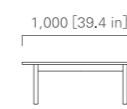

COFFEE TABLE 100