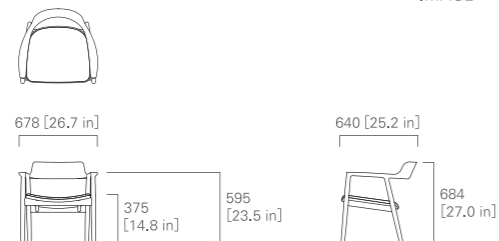

- NL-0 whitish
- EC-1 matte black
- EA-1 matte white

**oak**

- C-0 clear
- NL-0 whitish
- NK-1 natural black
- OG-0 light gray

LOUNGE CHAIR

IMAGE → P.10, 12

**beech**

- NL-0 whitish
- EC-1 matte black
- EA-1 matte white