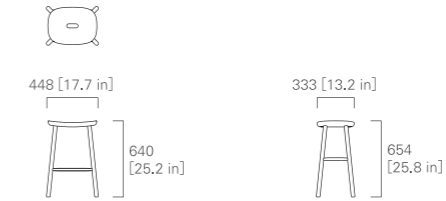

O2 STOOL Mid

maple

C-0 clear NK-1 * natural black

oak

C-0 clear NL-0 whitish NK-1 * natural black

ash

NL-0 whitish NK-1 * natural black