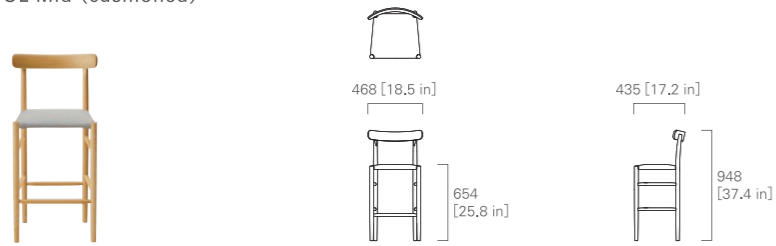

BAR STOOL Mid (cushioned)