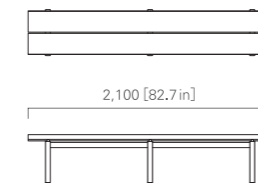

NK-1 natural black

BENCH 210

BENCH 122 Basic

BENCH 210 Basic

TABLE [wood leg] 180, 190, 200, 210, 220, 230, 240  
(rectangular) Low or High / D900(mm)

IMAGE → P.46

oak

walnut