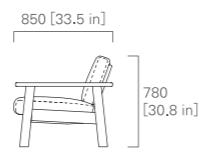

DuPont™ corian® cameo white

ARM SOFA

IMAGE → P.43

oak

ash

TWO SEATER SOFA

WIDE TWO SEATER SOFA

IMAGE → P.39, 42