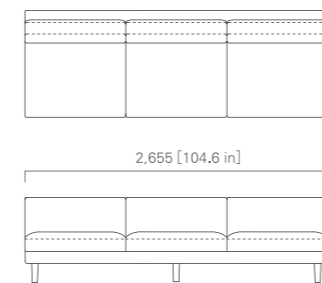

WIDE THREE SEATER SOFA Left

TWO SEATER SOFA Right

WIDE TWO SEATER SOFA Right

THREE SEATER SOFA Right

WIDE THREE SEATER SOFA Right

IMAGE → P.10, 11

CHAISE LONGUE 150 Left

CHAISE LONGUE 150 Right