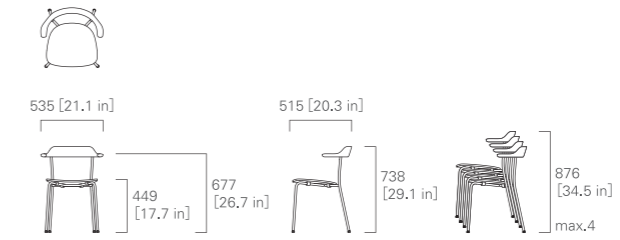

ARMCHAIR STACKABLE  
(wooden seat)

IMAGE → P.9

**beech**

- NL-0 whitish
- EC-1 matte black
- EA-1 matte white

**oak**

- C-0 clear
- NL-0 whitish
- NK-1 natural black
- OG-0 light gray

ARMCHAIR STACKABLE  
(cushioned)