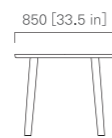

TABLE 180 (rectangular)
Low or High

High:720 [28.4 in]
Low:700 [27.6 in]

1,800 [70.9 in]
1,267 [49.9 in]

850 [33.5 in]