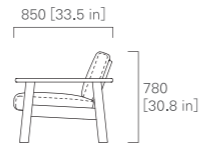

DuPont™ corian® cameo white

ARM SOFA

IMAGE → P.43

oak

ash

TWO SEATER SOFA

WIDE TWO SEATER SOFA

IMAGE → P.39, 42