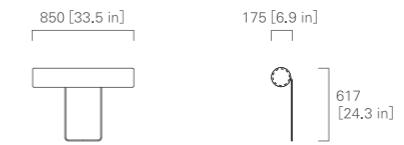

OTTOMAN 170

IMAGE → P.10, 11

HEADREST 65

HEADREST 85

HEADREST 100

IMAGE → P.10, 11

HIROSHIMA

TABLE 85 (square)  
Low or High

High:720 [28.4 in]  
Low:700 [27.6 in]

850 [33.5 in]  
548 [21.6 in]

850 [33.5 in]

TABLE 130 (rectangular)  
Low or High

High:720 [28.4 in]  
Low:700 [27.6 in]

1,300 [51.2 in]  
975 [38.4 in]

850 [33.5 in]

TABLE 160 (rectangular)  
Low or High