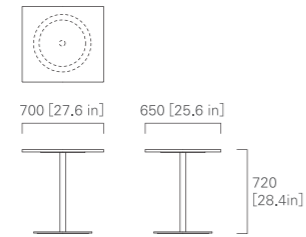

maple

C-0 clear

oak

C-0 clear

NL-0 whitish

ash

NL-0 whitish

steel

black

green

red

silver

IMAGE → P.31

maple

C-0 clear

oak

C-0 clear

NL-0 whitish

ash

NL-0 whitish

steel

black

green

red

silver