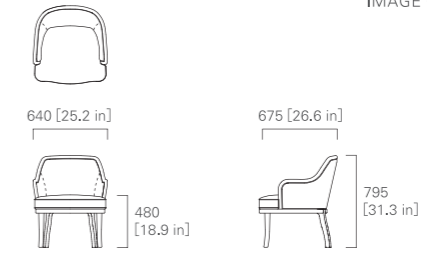

**ash**

NL-0 whitish    NB-1 / Oil clear

COFFEE TABLE 100

COFFEE TABLE 120

Club

JASPER MORRISON

ARMCHAIR

IMAGE → P.41