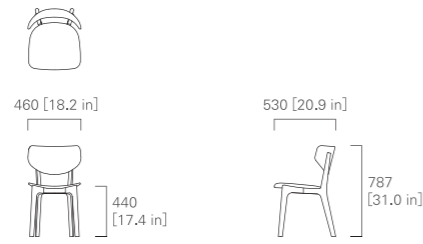

670 [26.4 in]

550 [21.7 in]

IMAGE → P.37

NAOTO FUKASAWA

beech

NL-0  
whitish

oak

C-0  
clear

NL-0  
whitish

NK-1  
natural  
black

walnut

C-0  
clear

WB-1  
light brown

CHAIR (wooden seat)

IMAGE → P.15, 16

beech