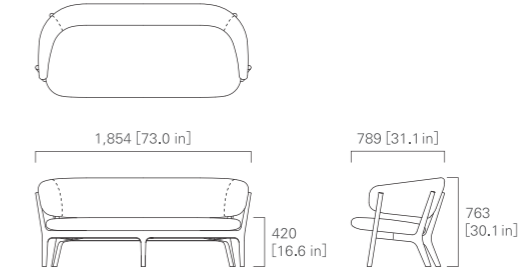

WB-1 light brown

TWO SEATER SOFA

THREE SEATER SOFA

IMAGE → P.19

OTTOMAN

Roundish

NAOTO FUKASAWA

TABLE 160 (oval)