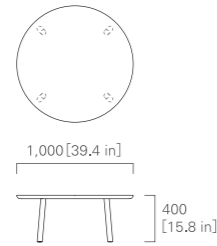

Fugu

JASPER MORRISON

COFFEE TABLE 80

oak

C-0 clear   NL-0 whitish   NB-1 / Oil clear

ash

NL-0 whitish   NB-1 / Oil clear

COFFEE TABLE 120

Club

JASPER MORRISON

IMAGE → P.41

oak

NL-0 whitish

IMAGE → P.41

oak

NL-0 whitish

corian®

DuPont™ corian® cameo white