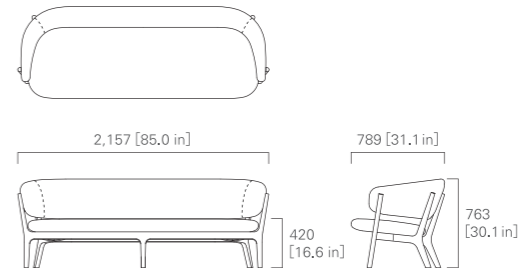

WB-1 light brown

TWO SEATER SOFA

THREE SEATER SOFA

IMAGE → P.19

OTTOMAN

Roundish

NAOTO FUKASAWA

TABLE 160 (oval)