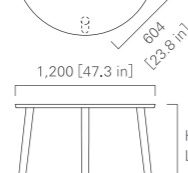

High:720 [28.4 in]  
Low:700 [27.6 in]

850 [33.5 in]  
548 [21.6 in]

850 [33.5 in]

TABLE 130 (rectangular)  
Low or High

High:720 [28.4 in]  
Low:700 [27.6 in]

1,300 [51.2 in]  
975 [38.4 in]

850 [33.5 in]

TABLE 160 (rectangular)  
Low or High

High:720 [28.4 in]  
Low:700 [27.6 in]

1,600 [63.0 in]  
1,172 [46.2 in]

850 [33.5 in]

TABLE 180 (rectangular)  
Low or High

High:720 [28.4 in]  
Low:700 [27.6 in]

1,800 [70.9 in]  
1,267 [49.9 in]

850 [33.5 in]

EXTENSION TABLE (rectangular)  
Low or High

High:720 [28.4 in]  
Low:700 [27.6 in]

2,200 (1,800) [86.7 (70.9) in]  
1,300 [51.2 in]

850 [33.5 in]

ROUND TABLE  
Low or High

High:720 [28.4 in]  
Low:700 [27.6 in]

1,200 [47.3 in]

804 [31.6 in]

NAOTO FUKASAWA

beech

NL-0  
whitish

oak

C-0  
clear

NL-0  
whitish