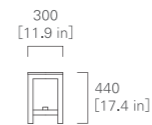

BENCH 240

IMAGE → P.44