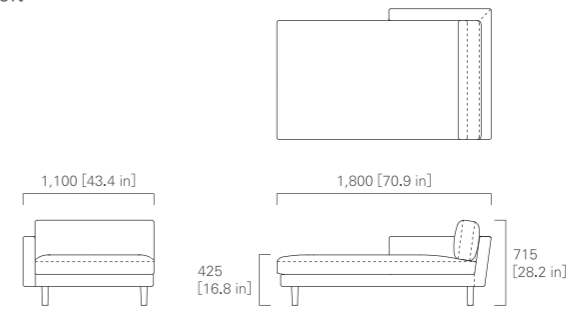

WIDE THREE SEATER SOFA Left

TWO SEATER SOFA Right

WIDE TWO SEATER SOFA Right

THREE SEATER SOFA Right

WIDE THREE SEATER SOFA Right

IMAGE → P.10, 11

CHAISE LONGUE 150 Left

CHAISE LONGUE 150 Right

WIDE CHAISE LONGUE 150 Left

WIDE CHAISE LONGUE 150 Right

CHAISE LONGUE 180 Left

CHAISE LONGUE 180 Right

WIDE CHAISE LONGUE 180 Left

IMAGE → P.10

WIDE CHAISE LONGUE 180 Right

OTTOMAN 85