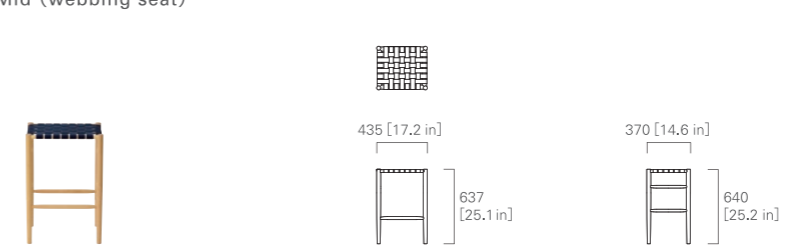

BAR STOOL Mid (cushioned)

BAR STOOL High (webbing seat)

BAR STOOL High (mesh seat)

BAR STOOL High (cushioned)

STOOL Low (webbing seat)

STOOL Low (mesh seat)

STOOL Low (cushioned)

STOOL Mid (webbing seat)

STOOL Mid (mesh seat)

STOOL Mid (cushioned)

\*ND-1 is not available for mesh seat.

STOOL High (webbing seat)

\*ND-1 is not available for mesh seat.

STOOL High (mesh seat)

IMAGE → P.29

STOOL High (cushioned)