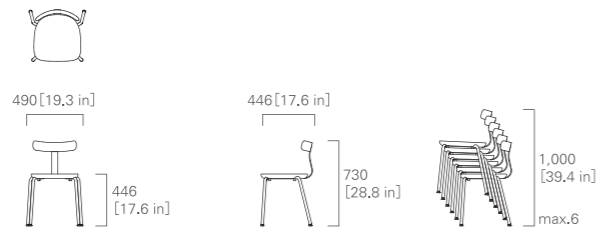

T1 CHAIR STACKABLE