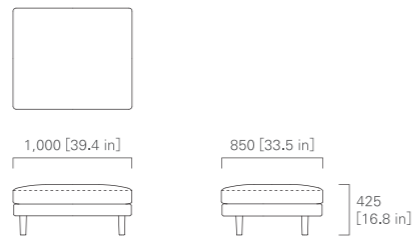

OTTOMAN 100