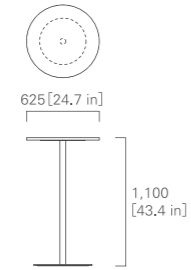

ROUND BAR TABLE 63