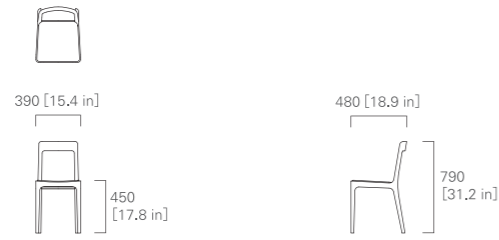

TABLE 320 [steel leg]  
No.1887-93-3270  
oak NL-0 → P.84  
MALTA  
by NAOTO FUKASAWA

ARMCHAIR  
No.2976-31-2939  
oak NL-0 → P.50  
HIROSHIMA  
by NAOTO FUKASAWA

**PRODUCTS DATA**

HIROSHIMA

CHAIR

IMAGE → P.6