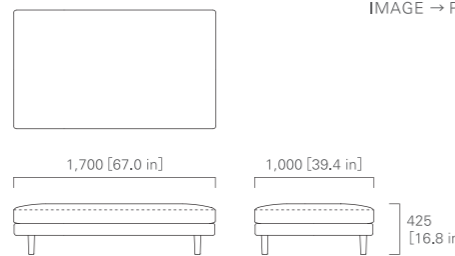

OTTOMAN 170

IMAGE → P.10, 11

HEADREST 65

HEADREST 85

HEADREST 100

IMAGE → P.10, 11

HIROSHIMA

TABLE 85 (square)  
Low or High

High:720 [28.4 in]  
Low:700 [27.6 in]

850 [33.5 in]  
548 [21.6 in]

850 [33.5 in]

TABLE 130 (rectangular)  
Low or High

High:720 [28.4 in]  
Low:700 [27.6 in]

1,300 [51.2 in]  
975 [38.4 in]

850 [33.5 in]

TABLE 160 (rectangular)  
Low or High