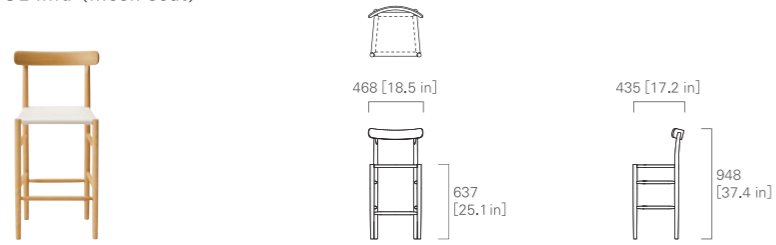

IMAGE → P.25 – 27

ARMCHAIR (webbing seat)

ARMCHAIR (mesh seat)

ARMCHAIR (cushioned)

\*ND-1 is not available for mesh seat.

BAR STOOL Mid (webbing seat)

\*ND-1 is not available for mesh seat.

BAR STOOL Mid (mesh seat)

BAR STOOL Mid (cushioned)

BAR STOOL High (webbing seat)

BAR STOOL High (mesh seat)

BAR STOOL High (cushioned)

STOOL Low (webbing seat)

STOOL Low (mesh seat)

STOOL Low (cushioned)

STOOL Mid (webbing seat)