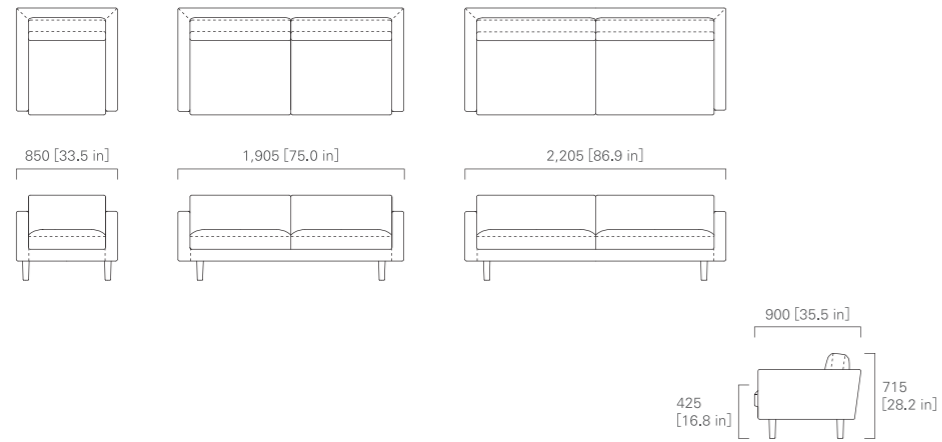

ARM SOFA TWO SEATER SOFA WIDE TWO SEATER SOFA