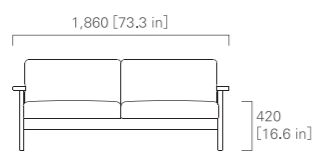

DuPont™ corian® cameo white

ARM SOFA

IMAGE → P.43

oak

ash

TWO SEATER SOFA

WIDE TWO SEATER SOFA

IMAGE → P.39, 42