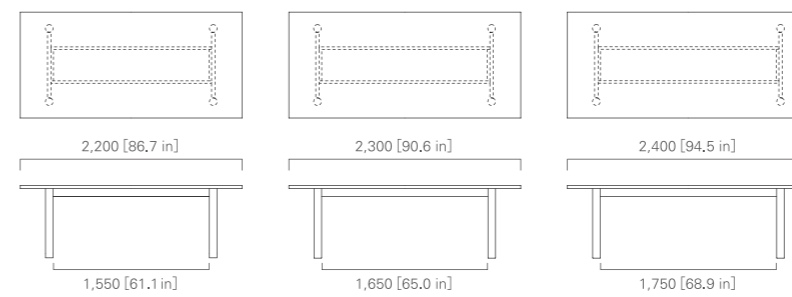

TABLE [wood leg] 180, 190, 200, 210, 220, 230, 240  
(rectangular) Low or High / D1,050(mm)

oak

walnut

TABLE [steel leg] 180, 200, 220, 240, 320  
(rectangular) Low, High, or Extra High

IMAGE → P.3, 47

**oak**