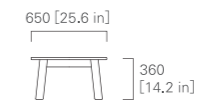

THREE SEATER SOFA

COFFEE TABLE 100

COFFEE TABLE 135

IMAGE → P.42

SIDE TABLE 65

IMAGE → P.42

oak

ash