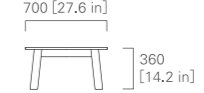

THREE SEATER SOFA

COFFEE TABLE 100

COFFEE TABLE 135

IMAGE → P.42

SIDE TABLE 65

IMAGE → P.42

oak

ash