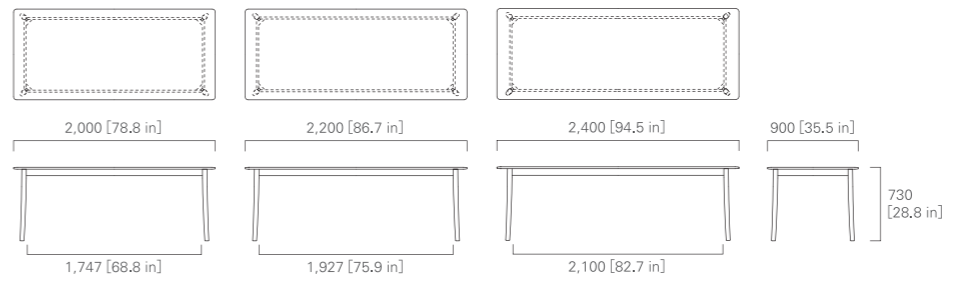

TABLE 130, 160, 180, 200, 220, 240 (rectangular)

TABLE 130, 160, 180, 200, 220, 240 (rectangular, corian® top)

T1 CHAIR

IMAGE → P.31 – 34

maple

C-0 clear NK-1 \* natural black

oak

C-0 clear NL-0 whitish NK-1 \* natural black