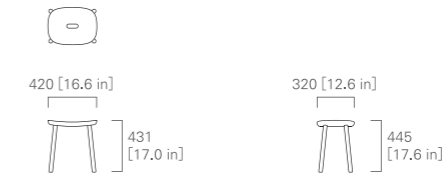

O1 STOOL Low

maple

C-0 clear NK-1 * natural black

ash

NL-0 whitish NK-1 * natural black

oak

C-0 clear NL-0 whitish NK-1 * natural black