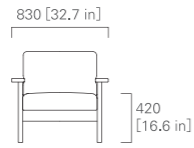

DuPont™ corian® cameo white

ARM SOFA

IMAGE → P.43

oak

ash

TWO SEATER SOFA

WIDE TWO SEATER SOFA

IMAGE → P.39, 42