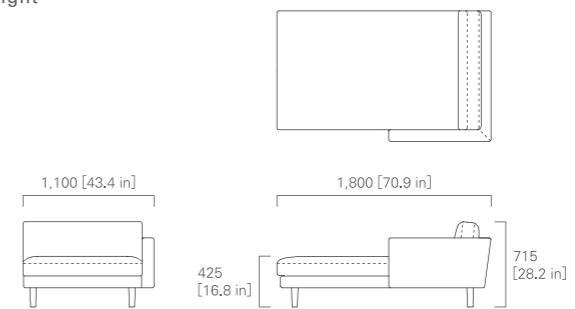

WIDE THREE SEATER SOFA Left

TWO SEATER SOFA Right

WIDE TWO SEATER SOFA Right

THREE SEATER SOFA Right

WIDE THREE SEATER SOFA Right

IMAGE → P.10, 11

CHAISE LONGUE 150 Left

CHAISE LONGUE 150 Right

WIDE CHAISE LONGUE 150 Left

WIDE CHAISE LONGUE 150 Right

CHAISE LONGUE 180 Left

CHAISE LONGUE 180 Right

WIDE CHAISE LONGUE 180 Left

IMAGE → P.10

WIDE CHAISE LONGUE 180 Right

OTTOMAN 85