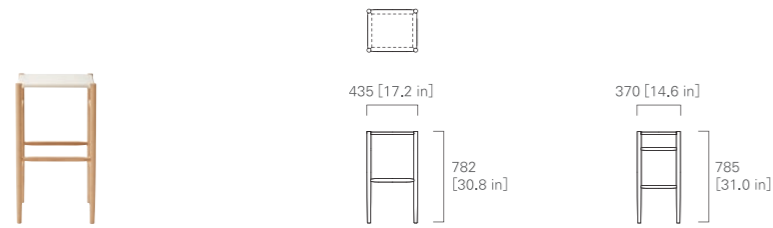

STOOL Mid (mesh seat)

STOOL Mid (cushioned)

\*ND-1 is not available for mesh seat.

STOOL High (webbing seat)

\*ND-1 is not available for mesh seat.

STOOL High (mesh seat)

IMAGE → P.29

STOOL High (cushioned)