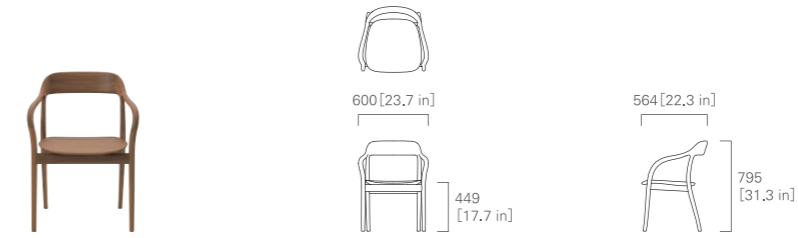

TABLE 200 (oval)

TABLE 240 (oval)

IMAGE → P.16

COFFEE TABLE 120

Tako

NAOTO FUKASAWA

ARMCHAIR (wooden seat)

IMAGE → P.21 - 23