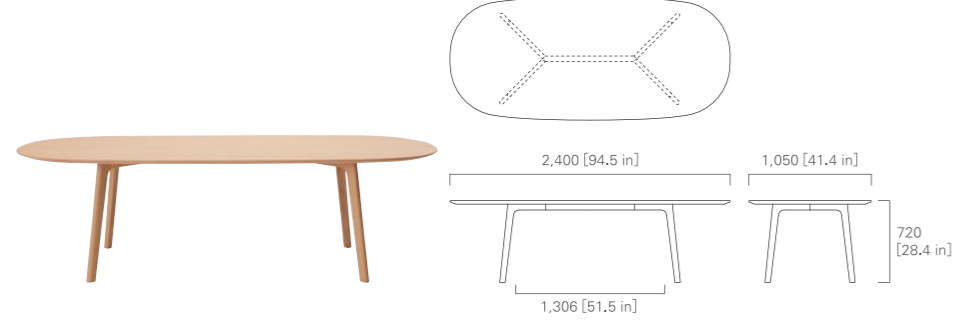

TABLE 200 (oval)

TABLE 240 (oval)

IMAGE → P.16

COFFEE TABLE 120

Tako

NAOTO FUKASAWA

ARMCHAIR (wooden seat)

IMAGE → P.21 - 23