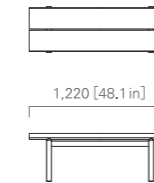

BENCH 122 Basic