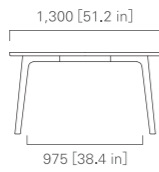

OTTOMAN 170

IMAGE → P.10, 11

HEADREST 65

HEADREST 85

HEADREST 100

IMAGE → P.10, 11

HIROSHIMA

TABLE 85 (square)  
Low or High

High:720 [28.4 in]  
Low:700 [27.6 in]

850 [33.5 in]  
548 [21.6 in]

850 [33.5 in]

TABLE 130 (rectangular)  
Low or High

High:720 [28.4 in]  
Low:700 [27.6 in]

1,300 [51.2 in]  
975 [38.4 in]

850 [33.5 in]

TABLE 160 (rectangular)  
Low or High