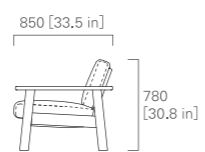

DuPont™ corian® cameo white

ARM SOFA

IMAGE → P.43

oak

ash

TWO SEATER SOFA

WIDE TWO SEATER SOFA

IMAGE → P.39, 42