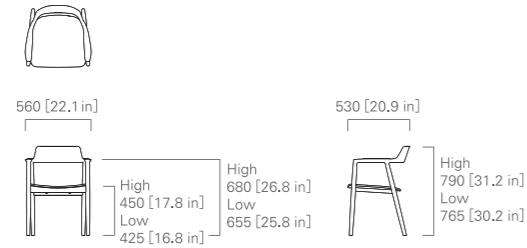

**beech**

- NL-0 whitish
- EC-1 matte black
- EA-1 matte white

**oak**

- C-0 clear
- NL-0 whitish
- NK-1 natural black
- OG-0 light gray

ARMCHAIR (wooden seat)  
Low or High

IMAGE → P.3, 7

**beech**

- NL-0 whitish
- EC-1 matte black
- EA-1 matte white
- NJ-1/Oil whitish