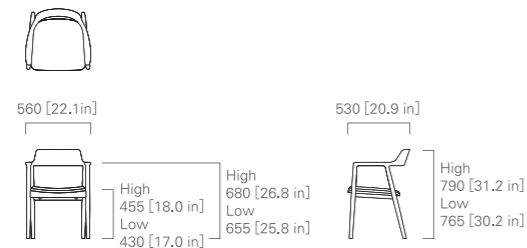

**oak**

- C-0 clear
- NL-0 whitish
- NK-1 natural black
- OG-0 light gray

ARMCHAIR (cushioned)  
Low or High

IMAGE → P.4, 5, 26, 27, 47

**walnut**

- C-0 clear
- WB-1 light brown

FOLDING CHAIR

**beech**