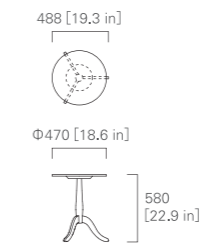

**oak**

NL-0 whitish

SIDE TABLE

IMAGE → P.41

SIDE TABLE (corian® top)

**oak**

NL-0 whitish

**corian®**