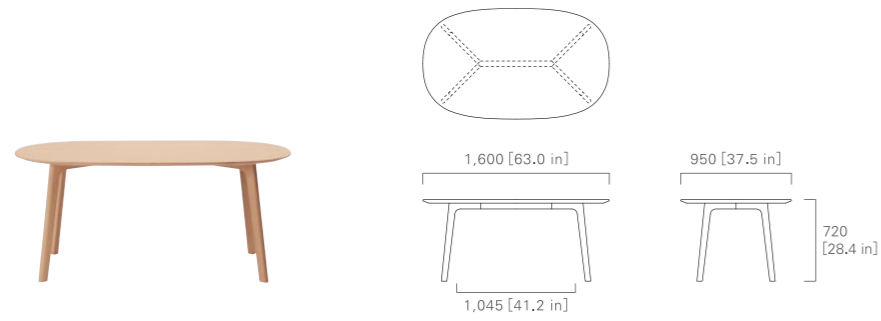

WB-1 light brown

TWO SEATER SOFA

THREE SEATER SOFA

IMAGE → P.19

OTTOMAN

Roundish

NAOTO FUKASAWA

TABLE 160 (oval)