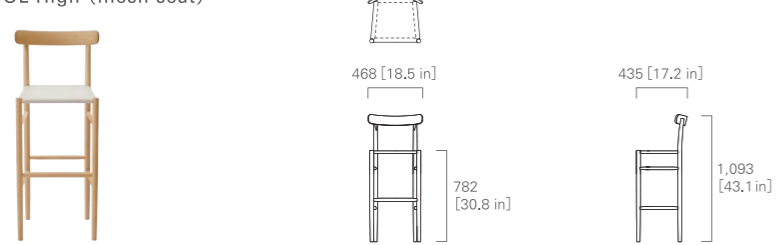

IMAGE → P.25 – 27

ARMCHAIR (webbing seat)

ARMCHAIR (mesh seat)

ARMCHAIR (cushioned)

\*ND-1 is not available for mesh seat.

BAR STOOL Mid (webbing seat)

\*ND-1 is not available for mesh seat.

BAR STOOL Mid (mesh seat)

BAR STOOL Mid (cushioned)

BAR STOOL High (webbing seat)

BAR STOOL High (mesh seat)

BAR STOOL High (cushioned)

STOOL Low (webbing seat)

STOOL Low (mesh seat)

STOOL Low (cushioned)

STOOL Mid (webbing seat)