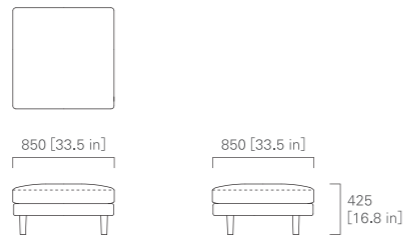

WIDE THREE SEATER SOFA Left

TWO SEATER SOFA Right

WIDE TWO SEATER SOFA Right

THREE SEATER SOFA Right

WIDE THREE SEATER SOFA Right

IMAGE → P.10, 11

CHAISE LONGUE 150 Left

CHAISE LONGUE 150 Right

WIDE CHAISE LONGUE 150 Left

WIDE CHAISE LONGUE 150 Right

CHAISE LONGUE 180 Left

CHAISE LONGUE 180 Right

WIDE CHAISE LONGUE 180 Left

IMAGE → P.10

WIDE CHAISE LONGUE 180 Right

OTTOMAN 85