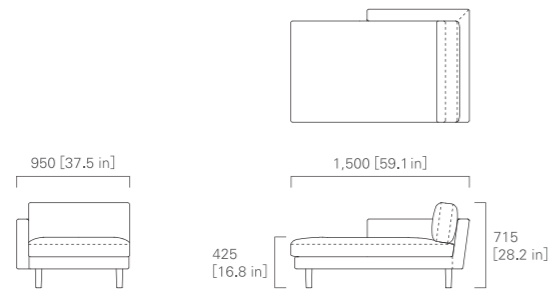

ARM SOFA TWO SEATER SOFA WIDE TWO SEATER SOFA

THREE SEATER SOFA

IMAGE → P.37

WIDE THREE SEATER SOFA

IMAGE → P.13

TWO SEATER SOFA Left

WIDE TWO SEATER SOFA Left

THREE SEATER SOFA Left

WIDE THREE SEATER SOFA Left

TWO SEATER SOFA Right

WIDE TWO SEATER SOFA Right

THREE SEATER SOFA Right

WIDE THREE SEATER SOFA Right

IMAGE → P.10, 11

CHAISE LONGUE 150 Left

CHAISE LONGUE 150 Right

WIDE CHAISE LONGUE 150 Left

WIDE CHAISE LONGUE 150 Right

CHAISE LONGUE 180 Left

CHAISE LONGUE 180 Right

WIDE CHAISE LONGUE 180 Left

IMAGE → P.10

WIDE CHAISE LONGUE 180 Right

OTTOMAN 85