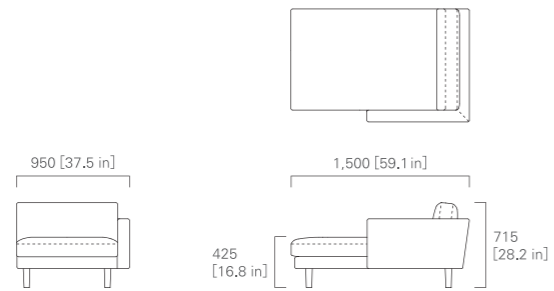

WIDE THREE SEATER SOFA Left

TWO SEATER SOFA Right

WIDE TWO SEATER SOFA Right

THREE SEATER SOFA Right

WIDE THREE SEATER SOFA Right

IMAGE → P.10, 11

CHAISE LONGUE 150 Left

CHAISE LONGUE 150 Right