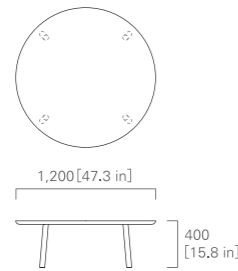

Fugu

JASPER MORRISON

COFFEE TABLE 80

oak

C-0 clear   NL-0 whitish   NB-1 / Oil clear

ash

NL-0 whitish   NB-1 / Oil clear

Club

JASPER MORRISON

IMAGE → P.41

oak

NL-0 whitish

IMAGE → P.41

oak

NL-0 whitish

corian®

DuPont™ corian® cameo white