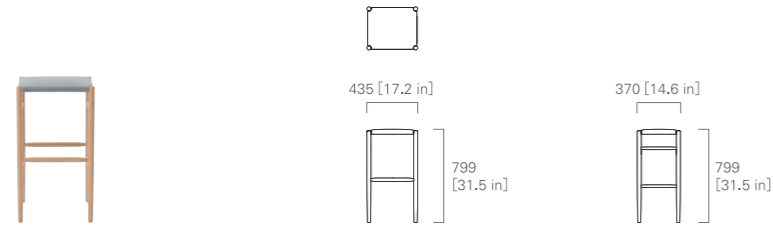

STOOL Mid (mesh seat)

STOOL Mid (cushioned)

\*ND-1 is not available for mesh seat.

STOOL High (webbing seat)

\*ND-1 is not available for mesh seat.

STOOL High (mesh seat)

IMAGE → P.29

STOOL High (cushioned)