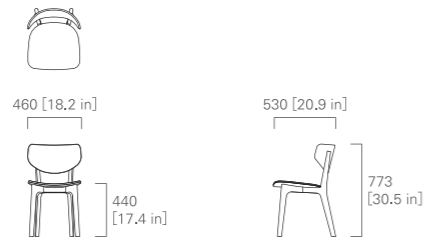

CHAIR (cushioned)