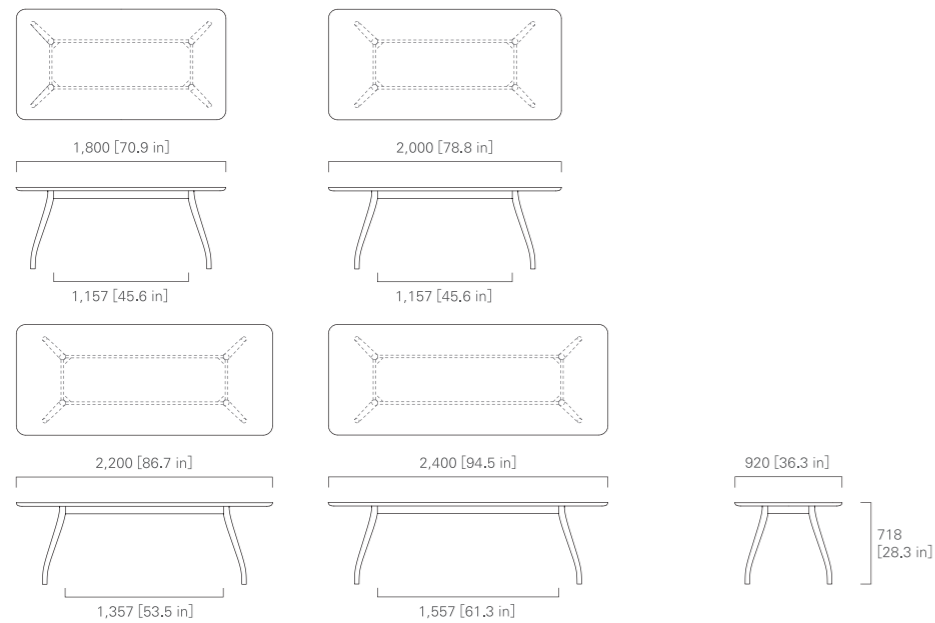

ROUND TABLE 150

TABLE 180, 200, 220, 240  
(rectangular)

TABLE 180, 200, 220, 240  
(rectangular, corian® top)

IMAGE → P.22, 23

CHAIR (webbing seat)

IMAGE → P.16

CHAIR (mesh seat)

CHAIR (cushioned)