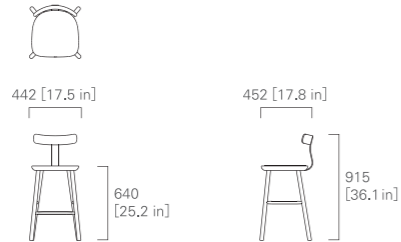

T2 BAR STOOL Mid

IMAGE → P.32