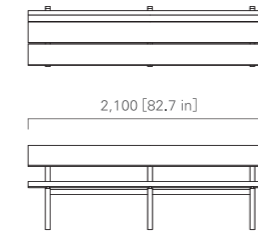

NK-1 natural black

BENCH 210

BENCH 122 Basic

BENCH 210 Basic

TABLE [wood leg] 180, 190, 200, 210, 220, 230, 240  
(rectangular) Low or High / D900(mm)

IMAGE → P.46

oak

walnut