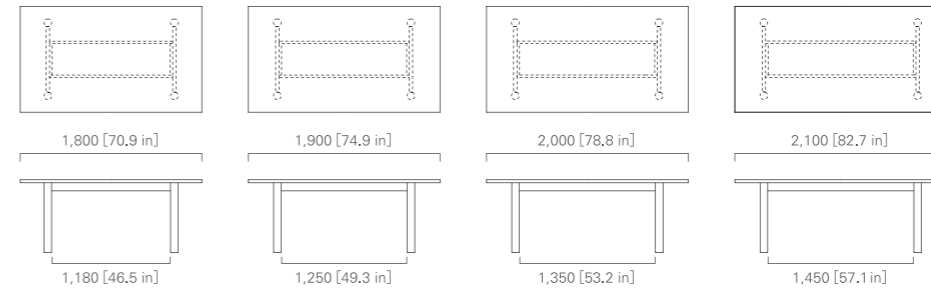

TABLE [wood leg] 180, 190, 200, 210, 220, 230, 240  
(rectangular) Low or High / D1,050(mm)

oak

walnut

TABLE [steel leg] 180, 200, 220, 240, 320  
(rectangular) Low, High, or Extra High

IMAGE → P.3, 47

**oak**