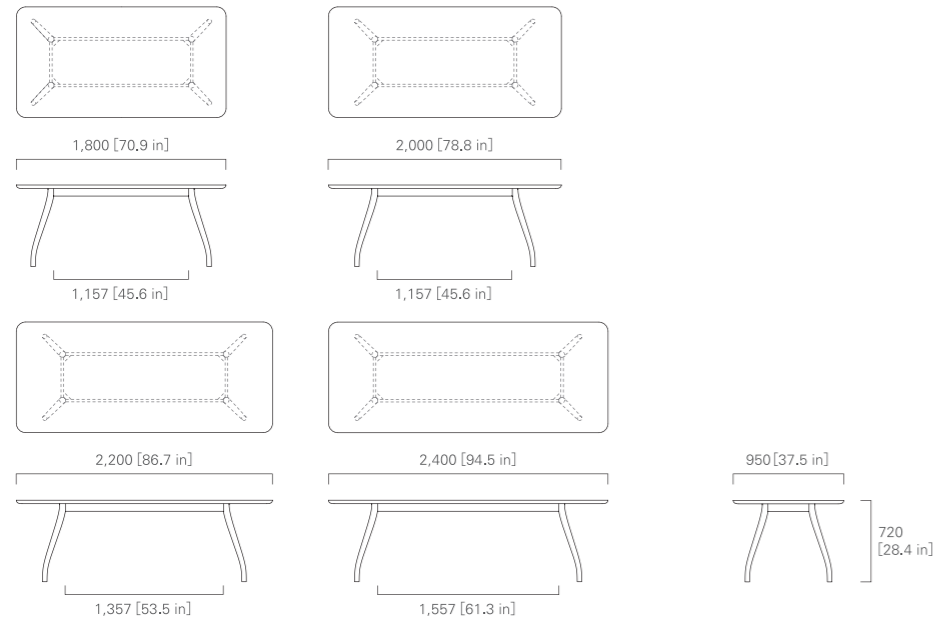

ROUND TABLE 150

TABLE 180, 200, 220, 240  
(rectangular)

TABLE 180, 200, 220, 240  
(rectangular, corian® top)

IMAGE → P.22, 23

CHAIR (webbing seat)

IMAGE → P.16

CHAIR (mesh seat)

CHAIR (cushioned)