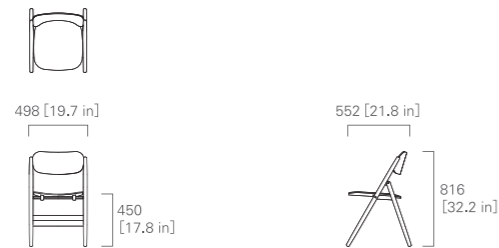

**oak**

- C-0 clear
- NL-0 whitish
- NK-1 natural black
- OG-0 light gray

ARMCHAIR (cushioned)  
Low or High

IMAGE → P.4, 5, 26, 27, 47

**walnut**

- C-0 clear
- WB-1 light brown

FOLDING CHAIR

**beech**