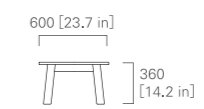

COFFEE TABLE 100