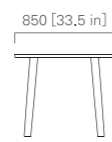

High:720 [28.4 in]  
Low:700 [27.6 in]

850 [33.5 in]  
548 [21.6 in]

850 [33.5 in]

TABLE 130 (rectangular)  
Low or High

High:720 [28.4 in]  
Low:700 [27.6 in]

1,300 [51.2 in]  
975 [38.4 in]

850 [33.5 in]

TABLE 160 (rectangular)  
Low or High