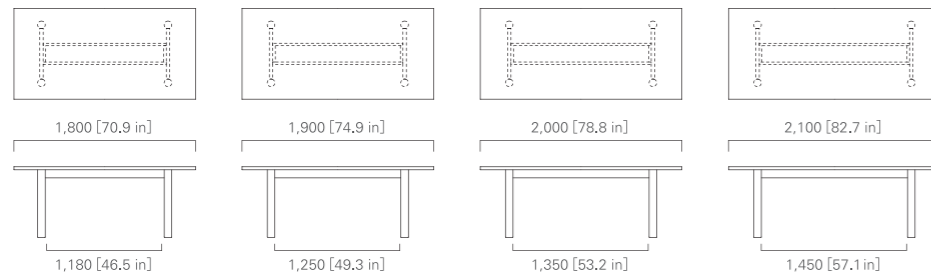

NK-1 natural black

BENCH 210

BENCH 122 Basic

BENCH 210 Basic

TABLE [wood leg] 180, 190, 200, 210, 220, 230, 240  
(rectangular) Low or High / D900(mm)

IMAGE → P.46

oak

walnut