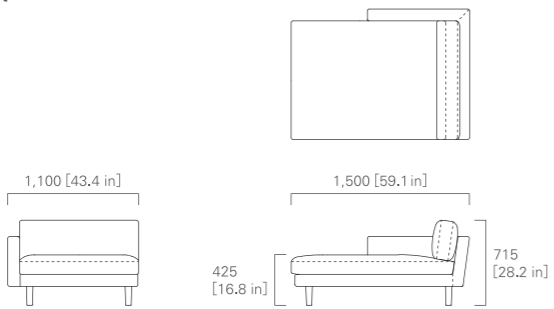

ARM SOFA TWO SEATER SOFA WIDE TWO SEATER SOFA

THREE SEATER SOFA

IMAGE → P.37

WIDE THREE SEATER SOFA

IMAGE → P.13

TWO SEATER SOFA Left

WIDE TWO SEATER SOFA Left

THREE SEATER SOFA Left

WIDE THREE SEATER SOFA Left

TWO SEATER SOFA Right

WIDE TWO SEATER SOFA Right

THREE SEATER SOFA Right

WIDE THREE SEATER SOFA Right

IMAGE → P.10, 11

CHAISE LONGUE 150 Left

CHAISE LONGUE 150 Right

WIDE CHAISE LONGUE 150 Left

WIDE CHAISE LONGUE 150 Right

CHAISE LONGUE 180 Left

CHAISE LONGUE 180 Right

WIDE CHAISE LONGUE 180 Left

IMAGE → P.10

WIDE CHAISE LONGUE 180 Right

OTTOMAN 85