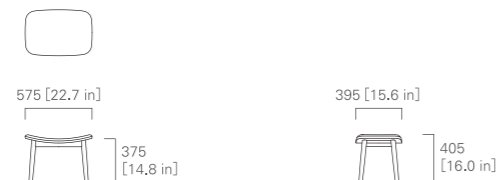

**oak**

- C-0 clear
- NL-0 whitish
- NK-1 natural black
- OG-0 light gray

**walnut**

- C-0 clear
- WB-1 light brown

OTTOMAN

IMAGE → P.10

NAOTO FUKASAWA

HIROSHIMA