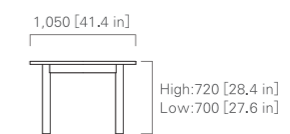

TABLE [wood leg] 180, 190, 200, 210, 220, 230, 240  
(rectangular) Low or High / D1,050(mm)

oak

walnut

TABLE [steel leg] 180, 200, 220, 240, 320  
(rectangular) Low, High, or Extra High

IMAGE → P.3, 47

**oak**