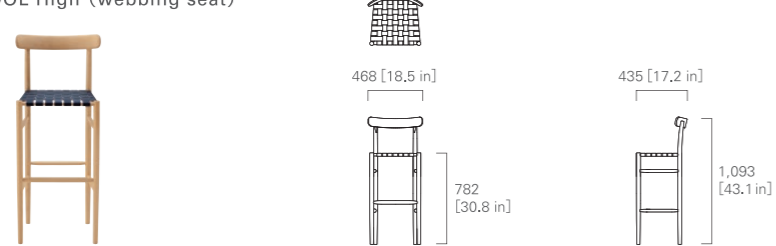

ROUND TABLE 150

TABLE 180, 200, 220, 240  
(rectangular)

TABLE 180, 200, 220, 240  
(rectangular, corian® top)

IMAGE → P.22, 23

CHAIR (webbing seat)

IMAGE → P.16

CHAIR (mesh seat)

CHAIR (cushioned)

IMAGE → P.25 – 27

ARMCHAIR (webbing seat)

ARMCHAIR (mesh seat)

ARMCHAIR (cushioned)

\*ND-1 is not available for mesh seat.

BAR STOOL Mid (webbing seat)

\*ND-1 is not available for mesh seat.

BAR STOOL Mid (mesh seat)

BAR STOOL Mid (cushioned)

BAR STOOL High (webbing seat)

BAR STOOL High (mesh seat)

BAR STOOL High (cushioned)

STOOL Low (webbing seat)

STOOL Low (mesh seat)

STOOL Low (cushioned)

STOOL Mid (webbing seat)