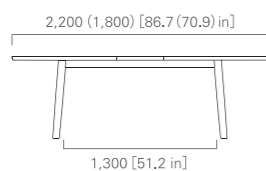

High:720 [28.4 in]  
Low:700 [27.6 in]

850 [33.5 in]  
548 [21.6 in]

850 [33.5 in]

TABLE 130 (rectangular)  
Low or High

High:720 [28.4 in]  
Low:700 [27.6 in]

1,300 [51.2 in]  
975 [38.4 in]

850 [33.5 in]

TABLE 160 (rectangular)  
Low or High

High:720 [28.4 in]  
Low:700 [27.6 in]

1,600 [63.0 in]  
1,172 [46.2 in]

850 [33.5 in]

TABLE 180 (rectangular)  
Low or High

High:720 [28.4 in]  
Low:700 [27.6 in]

1,800 [70.9 in]  
1,267 [49.9 in]

850 [33.5 in]

EXTENSION TABLE (rectangular)  
Low or High

High:720 [28.4 in]  
Low:700 [27.6 in]

2,200 (1,800) [86.7 (70.9) in]  
1,300 [51.2 in]

850 [33.5 in]

ROUND TABLE  
Low or High

High:720 [28.4 in]  
Low:700 [27.6 in]