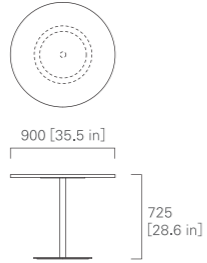

ROUND TABLE 90

IMAGE → P.31