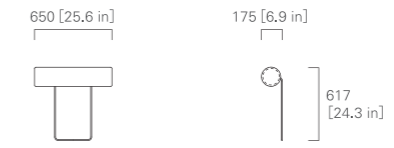

OTTOMAN 170

IMAGE → P.10, 11

HEADREST 65

HEADREST 85

HEADREST 100

IMAGE → P.10, 11

HIROSHIMA

TABLE 85 (square)  
Low or High

High:720 [28.4 in]  
Low:700 [27.6 in]

850 [33.5 in]  
548 [21.6 in]

850 [33.5 in]

TABLE 130 (rectangular)  
Low or High

High:720 [28.4 in]  
Low:700 [27.6 in]

1,300 [51.2 in]  
975 [38.4 in]

850 [33.5 in]

TABLE 160 (rectangular)  
Low or High