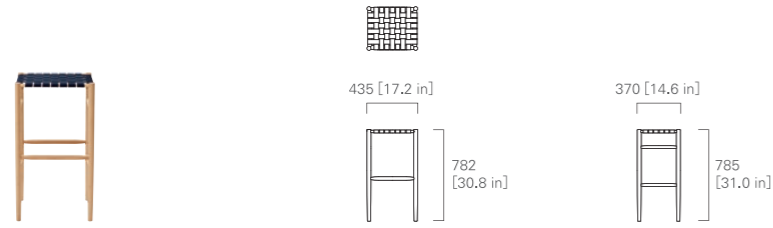

STOOL Mid (mesh seat)

STOOL Mid (cushioned)

\*ND-1 is not available for mesh seat.

STOOL High (webbing seat)

\*ND-1 is not available for mesh seat.

STOOL High (mesh seat)

IMAGE → P.29

STOOL High (cushioned)