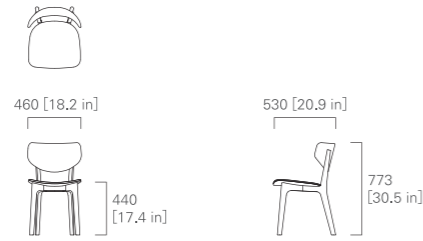

CHAIR (cushioned seat)

IMAGE → P.17