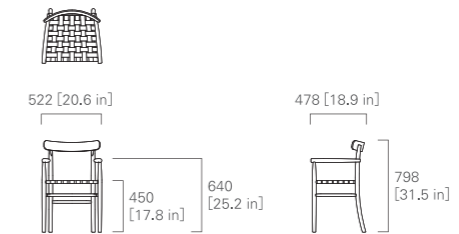

ROUND TABLE 150

TABLE 180, 200, 220, 240  
(rectangular)

TABLE 180, 200, 220, 240  
(rectangular, corian® top)

IMAGE → P.22, 23

CHAIR (webbing seat)

IMAGE → P.16

CHAIR (mesh seat)

CHAIR (cushioned)

IMAGE → P.25 – 27

ARMCHAIR (webbing seat)

ARMCHAIR (mesh seat)

ARMCHAIR (cushioned)

\*ND-1 is not available for mesh seat.

BAR STOOL Mid (webbing seat)

\*ND-1 is not available for mesh seat.

BAR STOOL Mid (mesh seat)