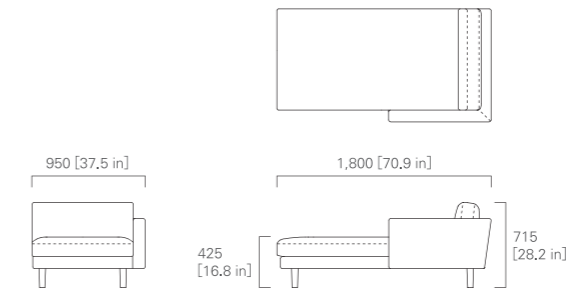

WIDE THREE SEATER SOFA Left

TWO SEATER SOFA Right

WIDE TWO SEATER SOFA Right

THREE SEATER SOFA Right

WIDE THREE SEATER SOFA Right

IMAGE → P.10, 11

CHAISE LONGUE 150 Left

CHAISE LONGUE 150 Right

WIDE CHAISE LONGUE 150 Left

WIDE CHAISE LONGUE 150 Right

CHAISE LONGUE 180 Left

CHAISE LONGUE 180 Right

WIDE CHAISE LONGUE 180 Left

IMAGE → P.10

WIDE CHAISE LONGUE 180 Right

OTTOMAN 85