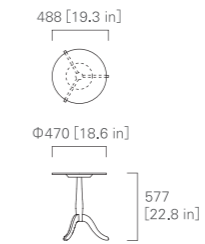

**oak**

NL-0 whitish

SIDE TABLE

IMAGE → P.41

SIDE TABLE (corian® top)

**oak**

NL-0 whitish

**corian®**