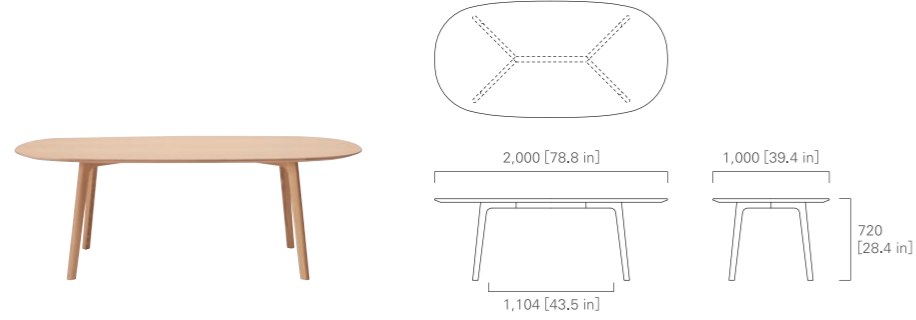

TABLE 200 (oval)

TABLE 240 (oval)

IMAGE → P.16

COFFEE TABLE 120

Tako

NAOTO FUKASAWA

ARMCHAIR (wooden seat)

IMAGE → P.21 - 23