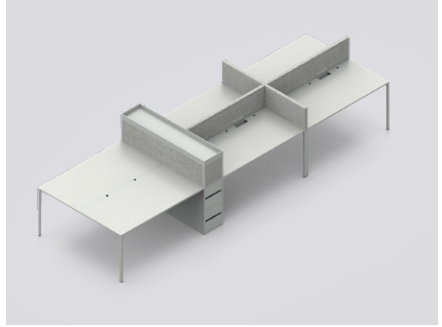

NO Workstation
[Link to product information](#)