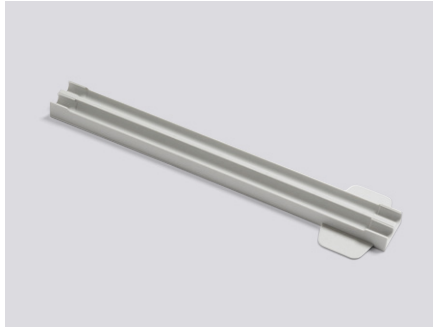

FLOOR LINKING DEVICE