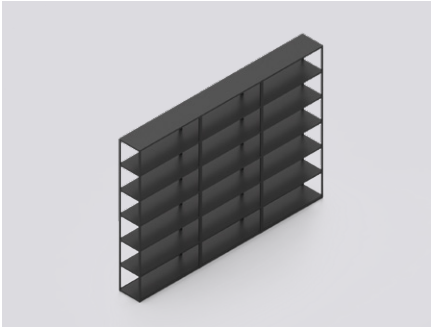

NEW ORDER SPACE DIVIDER

NO Space Divider
[Link to product information](#)