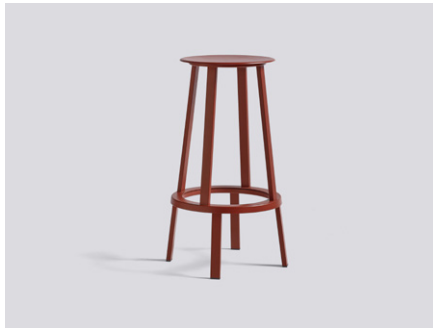

Revolver Bar Stool High
[LINK TO PRODUCT INFORMATION](#)