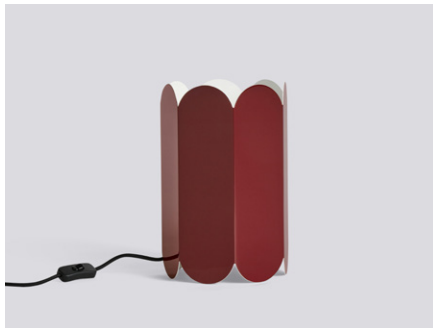

Arcs Shade
[Link to Product information](#)